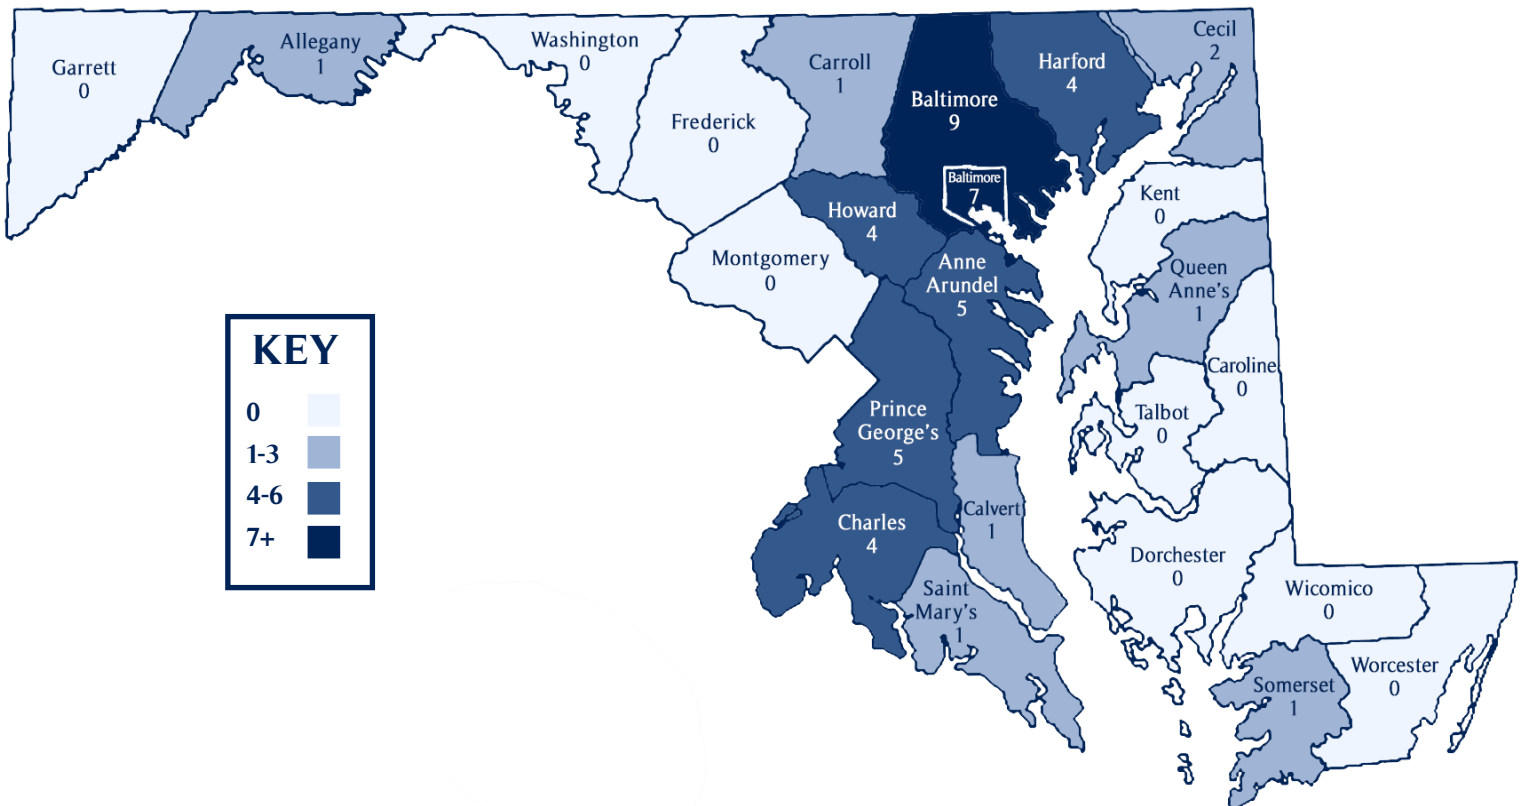

Domestic Violence-Related Deaths in Maryland 2011-2017

Years	Victim Deaths			Abuser Deaths		Total Deaths
	Adults	Children	Total	Homicides	Suicides	
July 2016-June 2017	29	2	31	3	12	46
July 2015-June 2016	39	3	42	1	12	55
July 2014-June 2015	32	2	34	2	6	42
July 2013-June 2014	36	1	37	3	14	54
July 2012-June 2013	38	2	40	2	8	50
July 2011-June 2012	31	3	34	3	12	49

Total Domestic Violence Deaths by County