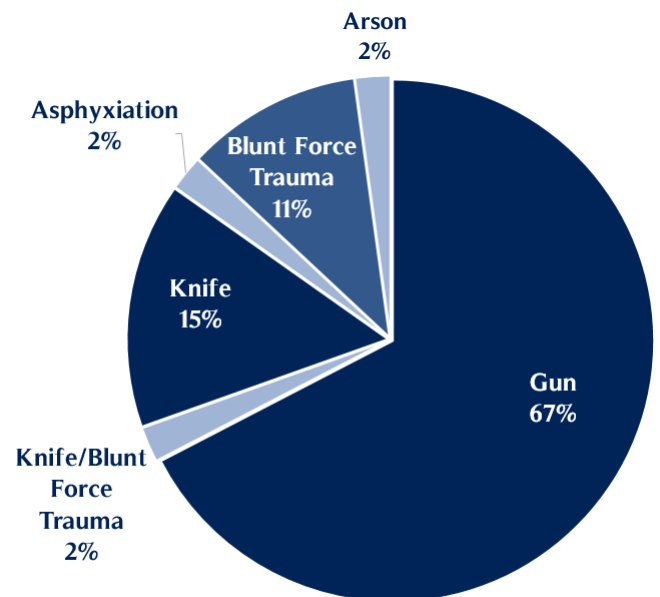

What Method was Used to End Their Lives?