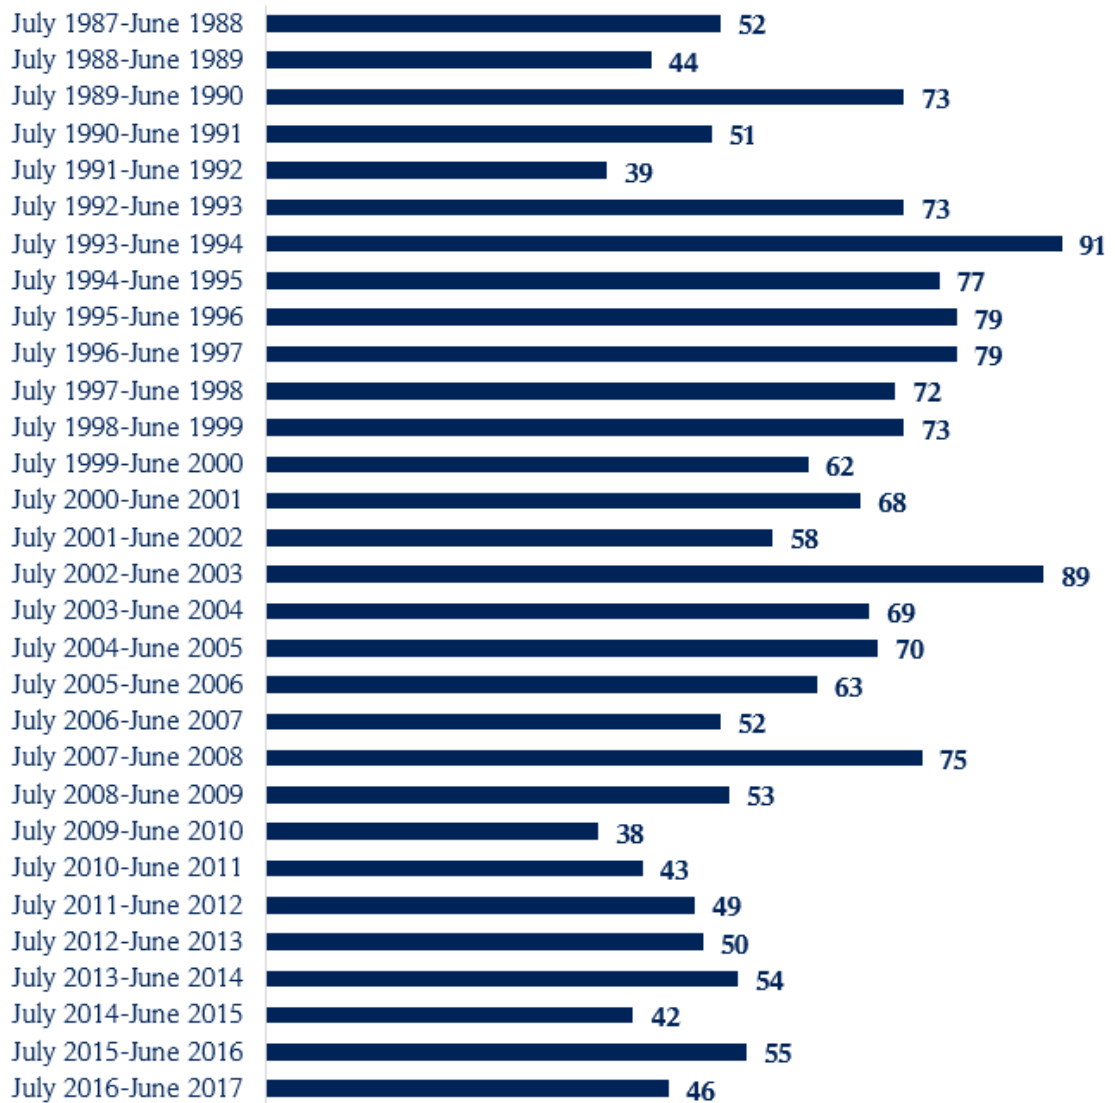

Total Domestic Violence Related Deaths in Maryland 1987-2017