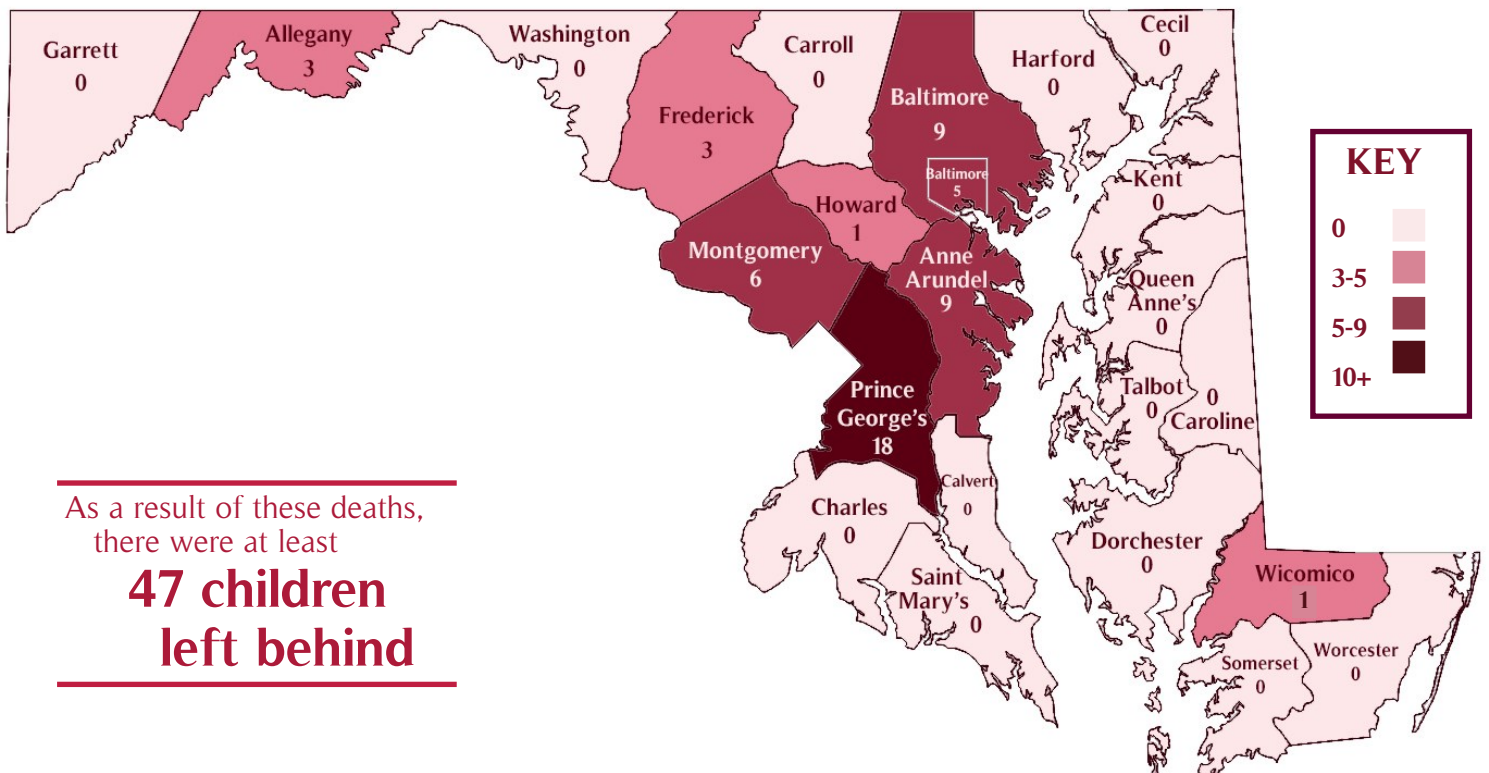

Domestic Violence-Related Deaths in Maryland 2010-2016

Years	Victim Deaths			Abuser Deaths		Total Deaths
	Adults	Children	Total	Homicides	Suicides	
July 2015-June 2016	39	3	42	1	12	55
July 2014-June 2015	32	2	34	2	6	42
July 2013-June 2014	36	1	37	3	14	54
July 2012-June 2013	38	2	40	2	8	50
July 2011-June 2012	31	3	34	3	12	49
July 2010-June 2011	29	4	33	0	10	43

Total Domestic Violence Deaths by County