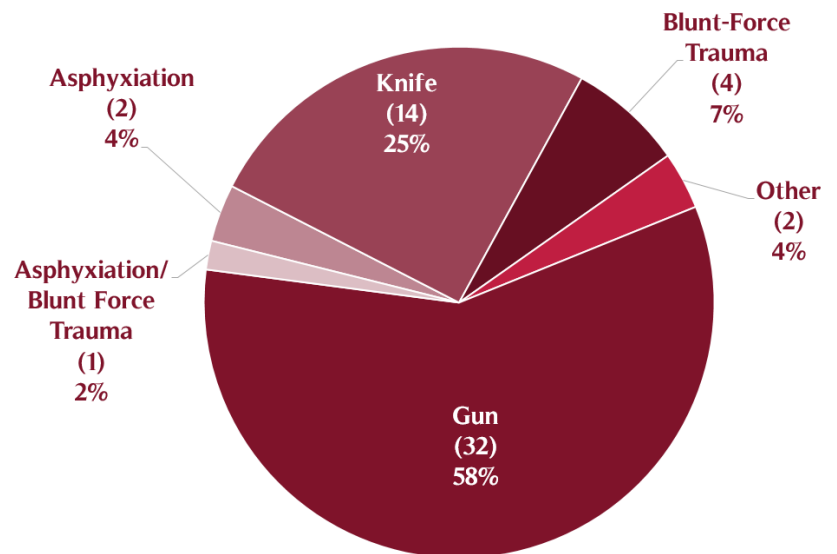

What Method was Used to End Their Lives?