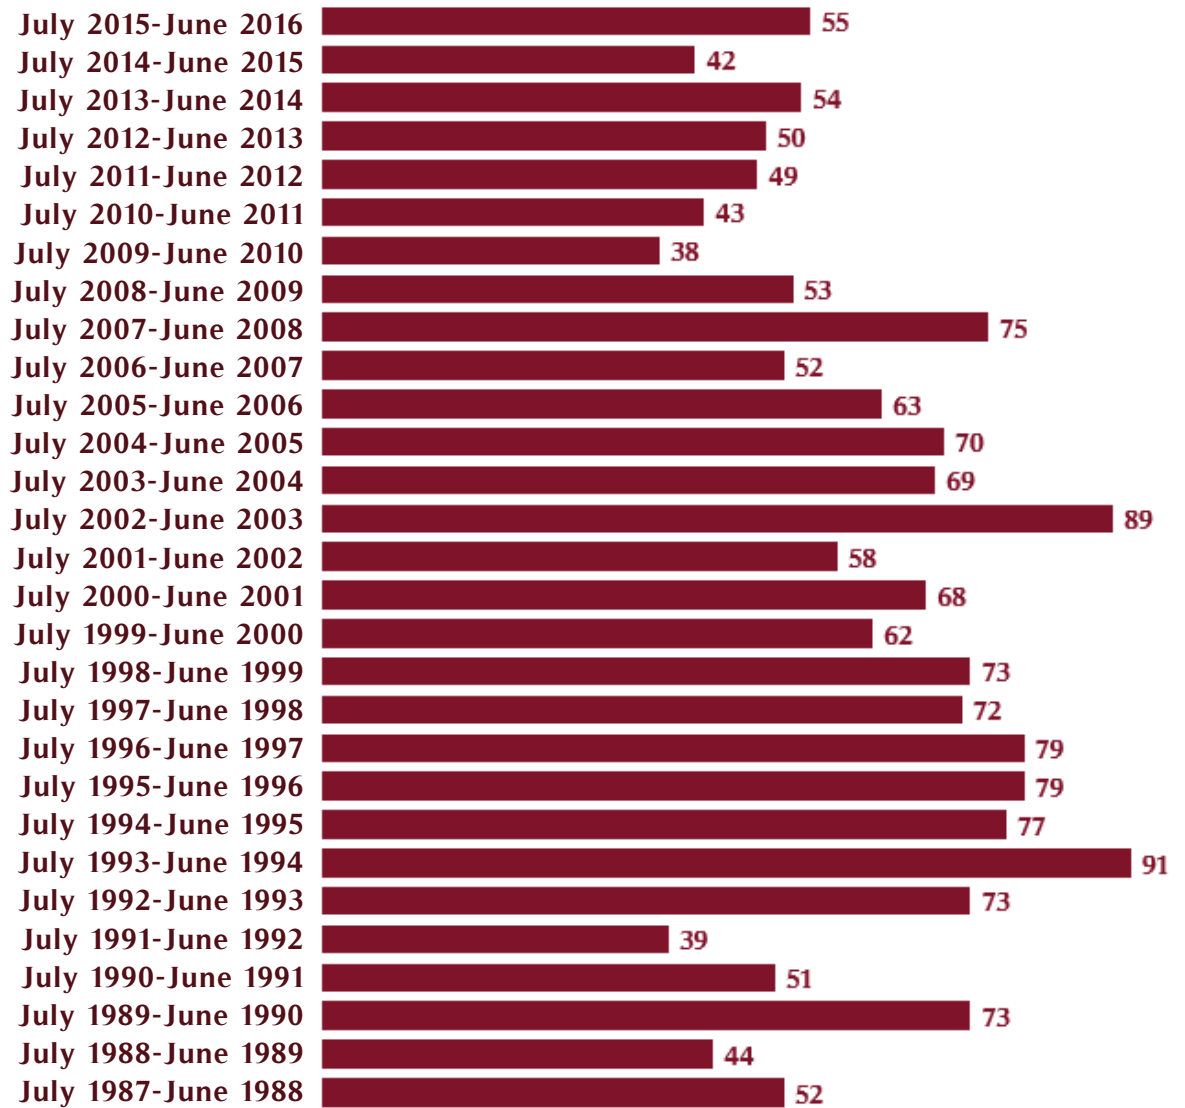

Total Domestic Violence Related Deaths in Maryland 1987-2016